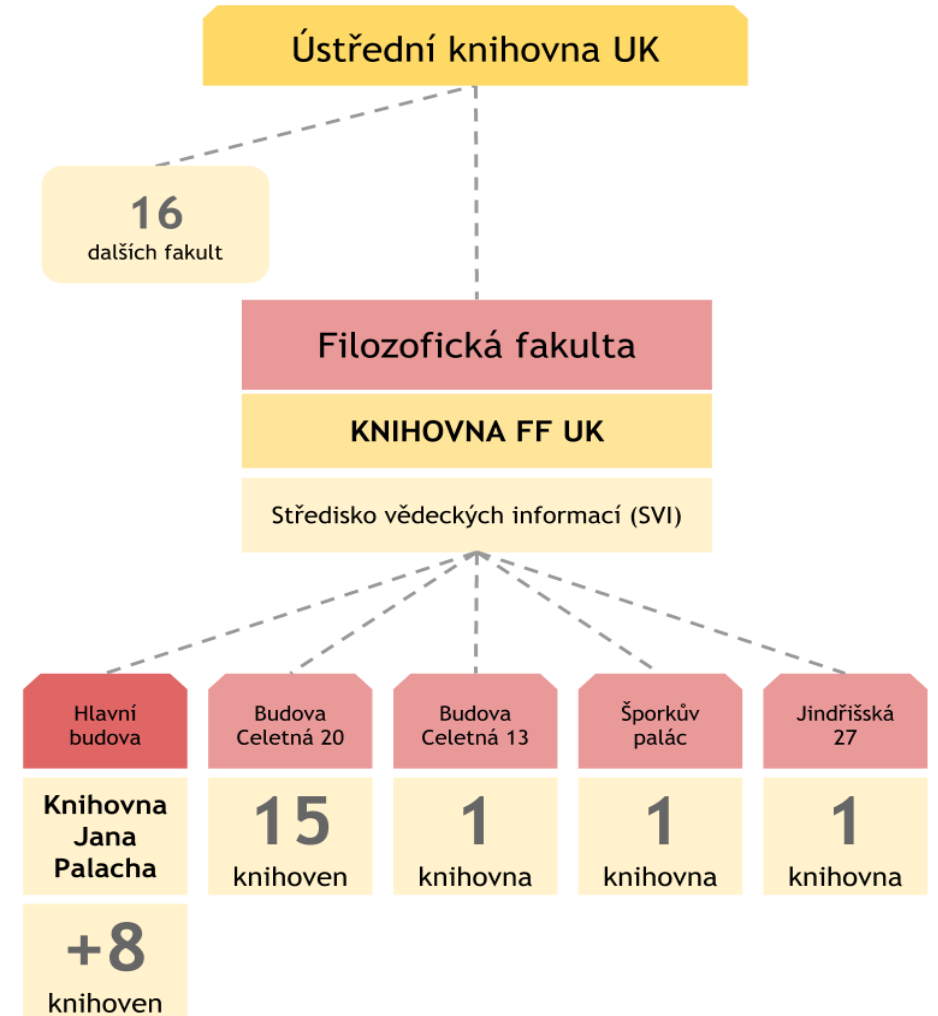

FACULTY OF ARTS
Charles University

Introduction to e-resources and e-services at the Faculty of Arts

Mgr. Michaela Málková

Library of the Faculty of Arts

27 libraries

Up to 1 milion documents

100 thousand loans per year

<https://www.ff.cuni.cz/home/library/>

Electronic information resources (EIR)

- = **information resources** available in electronic format on the Internet
- **eBooks:** monographies
- **eJournals:** academic journals and articles
- **Databases:** 92 available at FA